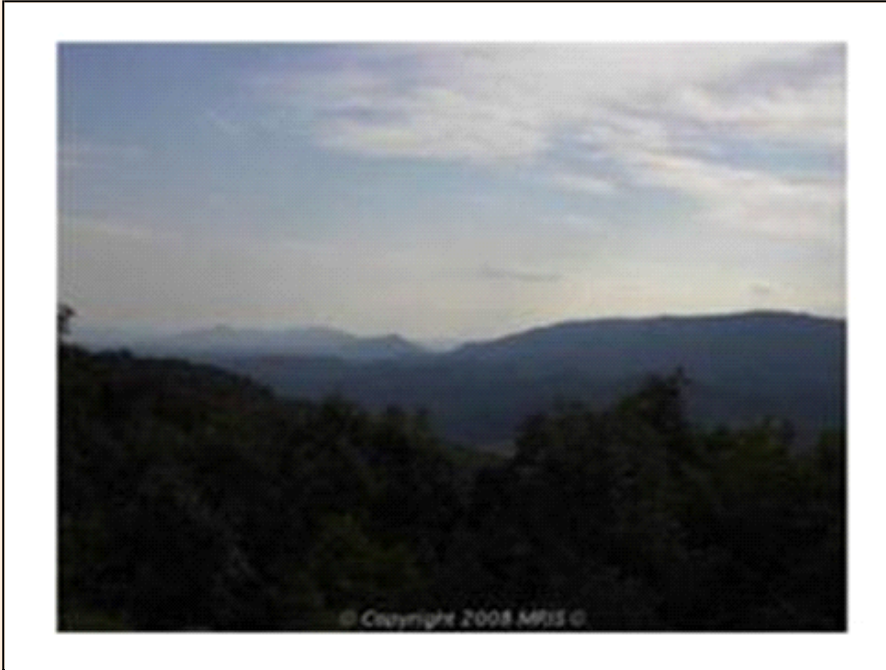

LOT # 20 THE OVERLOOK AT GREENBRIER WHITE SULPHUR SPRINGS Property

ADJOINS 7,000+ ACRE STATE FOREST!!

PROPERTY DETAILS

Listing Price: **$99,500**

Listing Address: LOT # 20 THE
OVERLOOK AT
GREENBRIER
WHITE SULPHUR
SPRINGS WV 24986

Full Baths: 0

Partial Baths: 0

Lot Size: 37

Style: LAND

QR Code:

On a SmartPhone?
Scan the QR code
to see this listing

PROPERTY DESCRIPTION

Rare opportunity to own this 37 acre parcel with magnificent mountain top views, this lot directly adjoins the 5100 acre Greenbrier State Forest. Minutes from the world famous Greenbrier Resort, close to nearby Snowshoe Ski Resort, Historic Lewisburg, The New River & easy access to I-64. Build your dream home and start enjoying the endless recreational activities possible.